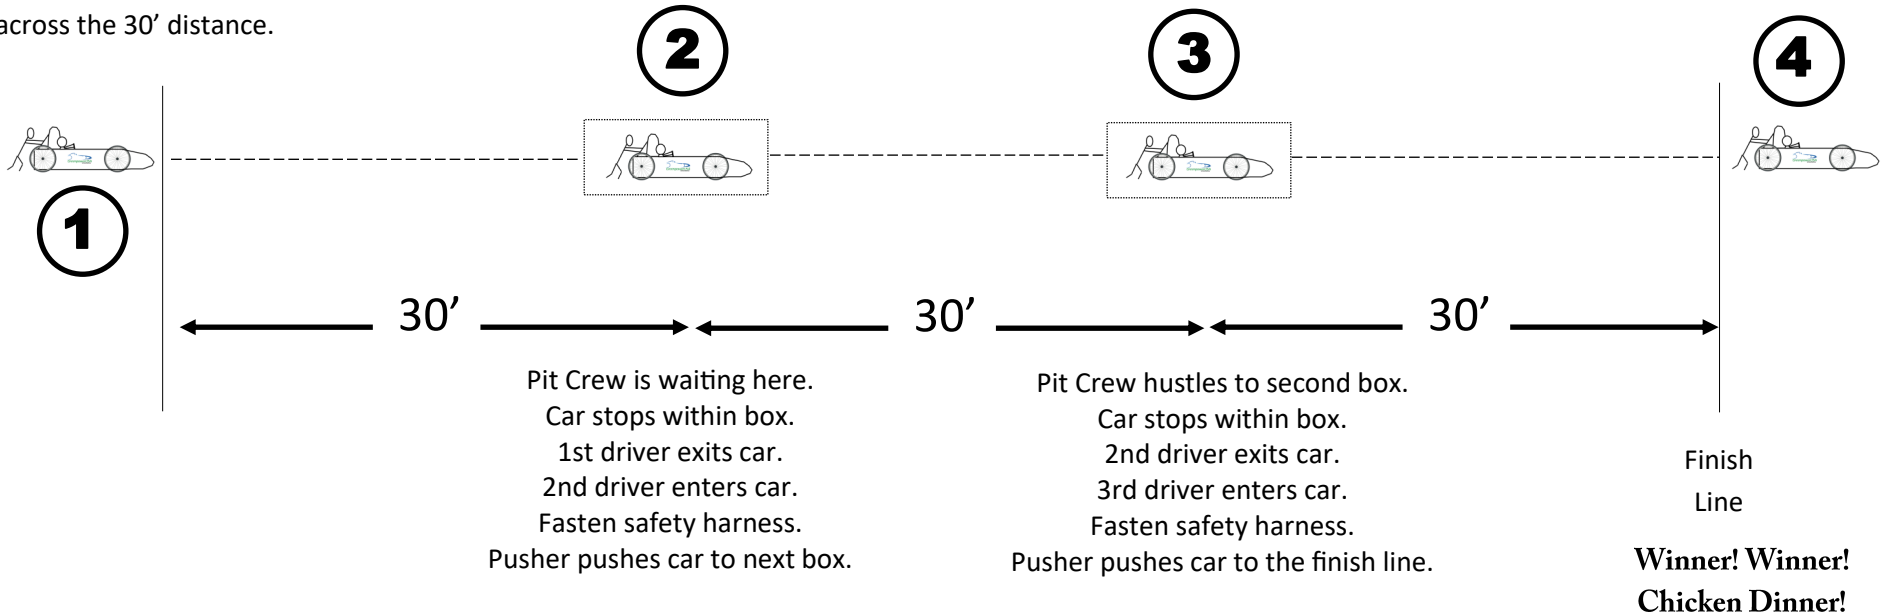

What is the Pit Crew Smackdown?

At "Go!" the car is pushed across the 30' distance.

Each team gets ONE CHANCE ONLY! Make it count!

The winner of both the Intermediate and Advanced divisions win a full set of lightning-fast hybrid ceramic bearings for all four wheels and two axle bearings. This is over a \$300 prize! Plus a Boca Bearing Banner to hang in your race lab!